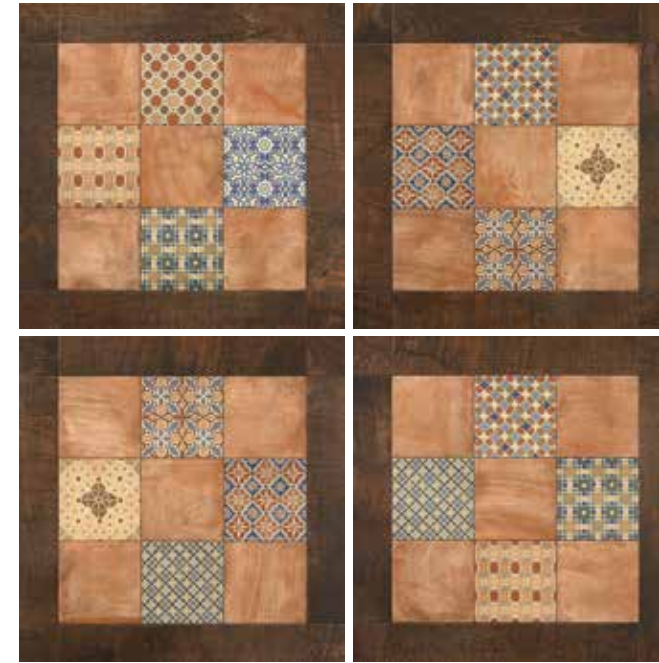

Porcelain Wall & Floor Tiles

60x60cm | 24"x24" **KOMI**

Komi Caldera

60x60 cm

Komi Gris

60x60 cm

PACKAGING SPECS: Size 60x60 cm | 24x24 inches

Box: 4pcs.

M<sup>2</sup>: 1.44

KG: 32.00

TECHNICAL DATA: Thickness: 10 mm

Frost Resistance

Matt

V4 High Shade Variation

Made in Spain