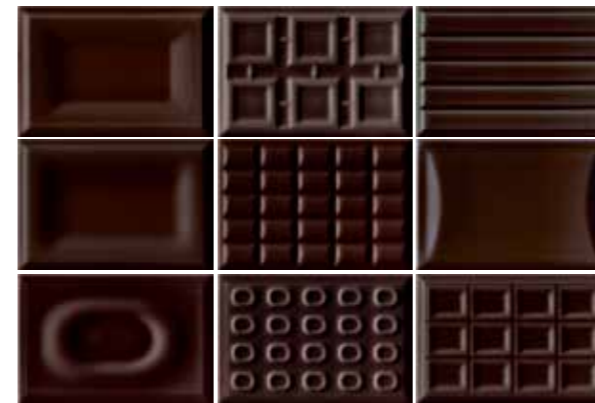

Cacao T 18x12 cm