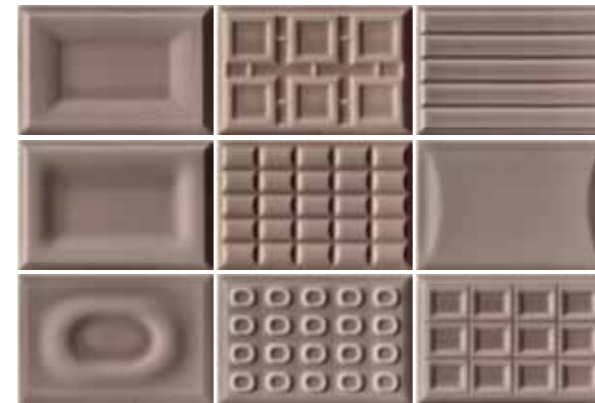

CENTRO PER CENTRO

White Body Ceramic Wall Tiles 18x12cm | 7"x4.7" **CENTO PER CENTO**

Cento A 18x12 cm

Cento W 18x12 cm

Cacao A

18x12 cm

Cacao W

18x12 cm

Cento TO 18x12 cm

Cento SF 18x12 cm

Cacao TO

18x12 cm

Cacao SF

18x12 cm

PACKAGING SPECS: Size 18x12 cm | 7x4.7 inches

Box: 22pcs.

M<sup>2</sup>: 0.47

KG: 8.00

TECHNICAL DATA: Thickness: 10 mm

Made in Italy

White Body Ceramic Wall Tiles 18x12cm | 7"x4.7" **CENTO PER CENTO**

Cento Y 18x12 cm

Cacao Y 18x12 cm

Cento VA 18x12 cm

Cacao VA 18x12 cm

Cento T 18x12 cm

Cacao T 18x12 cm

Cento DG 18x12 cm

Cacao DG 18x12 cm

PACKAGING SPECS: Size 18x12 cm | 7x4.7 inches    Box: 22pcs.    M<sup>2</sup>: 0.47    KG: 8.00

TECHNICAL DATA: Thickness: 10 mm