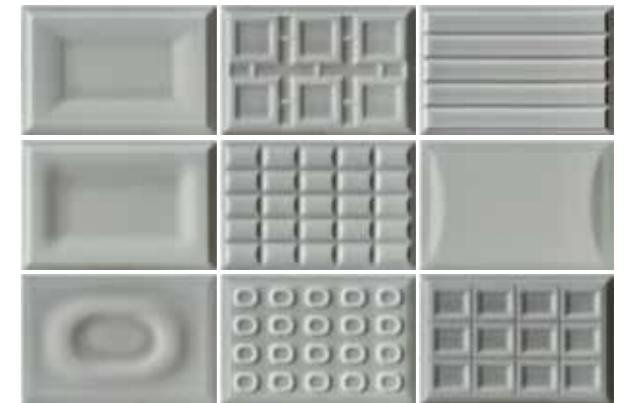

CENTRO PER CENTRO

White Body Ceramic Wall Tiles 18x12cm | 7"x4.7" **CENTO PER CENTO**

Cento A 18x12 cm

Cento W 18x12 cm

Cacao A

18x12 cm

Cacao W

18x12 cm

Cento TO 18x12 cm

Cento SF 18x12 cm

Cacao TO

18x12 cm

Cacao SF

18x12 cm

PACKAGING SPECS: Size 18x12 cm | 7x4.7 inches

Box: 22pcs.

M<sup>2</sup>: 0.47

KG: 8.00

TECHNICAL DATA: Thickness: 10 mm

Made in Italy

White Body Ceramic Wall Tiles 18x12cm | 7"x4.7" **CENTO PER CENTO**

Cento Y 18x12 cm

Cacao Y 18x12 cm

Cento VA 18x12 cm

Cacao VA 18x12 cm

Cento T 18x12 cm

Cacao T 18x12 cm

Cento DG 18x12 cm

Cacao DG 18x12 cm

PACKAGING SPECS: Size 18x12 cm | 7x4.7 inches    Box: 22pcs.    M<sup>2</sup>: 0.47    KG: 8.00

TECHNICAL DATA: Thickness: 10 mm