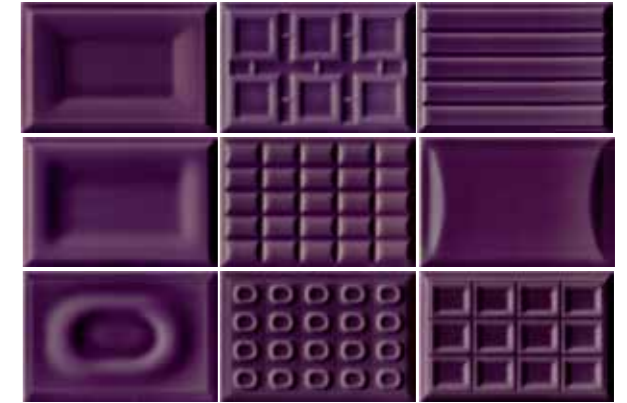

M<sup>2</sup>: 0.47

KG: 8.00

TECHNICAL DATA: Thickness: 10 mm

Made in Italy

White Body Ceramic Wall Tiles 18x12cm | 7"x4.7" **CENTO PER CENTO**

Cento Y 18x12 cm

Cacao Y 18x12 cm

Cento VA 18x12 cm